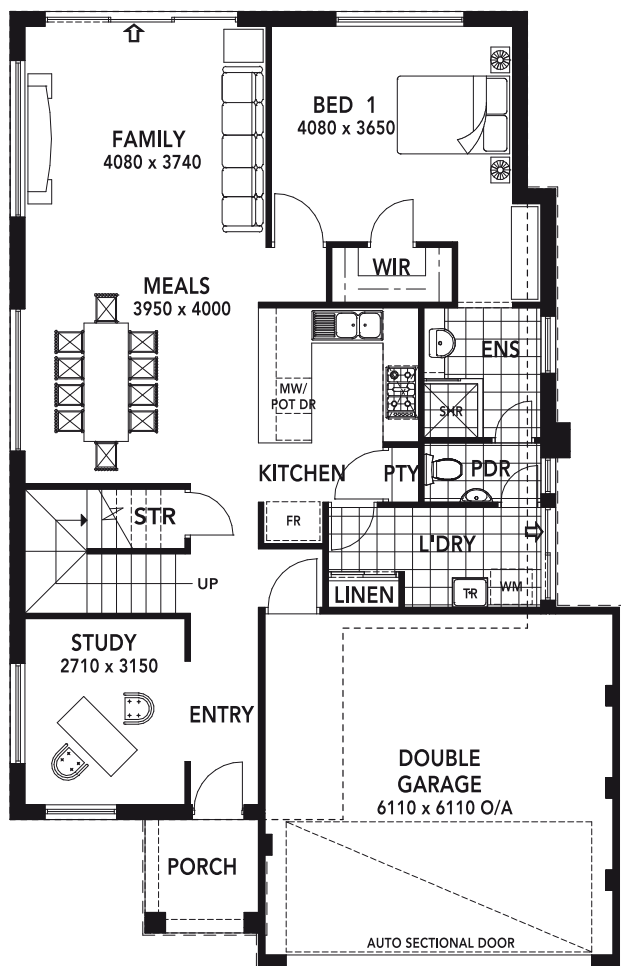

The Ascot

Ground Floor 107.61m²
 Garage 36.40m²
 Porch 3.69m²
 Perimeter 45.80m

Upper Floor 109.50m²
 Perimeter 44.84m

TOTAL 257.20m²

Overall Length 16.190m
 Overall Width 10.310m

GROUND FLOOR

UPPER FLOOR - BASE