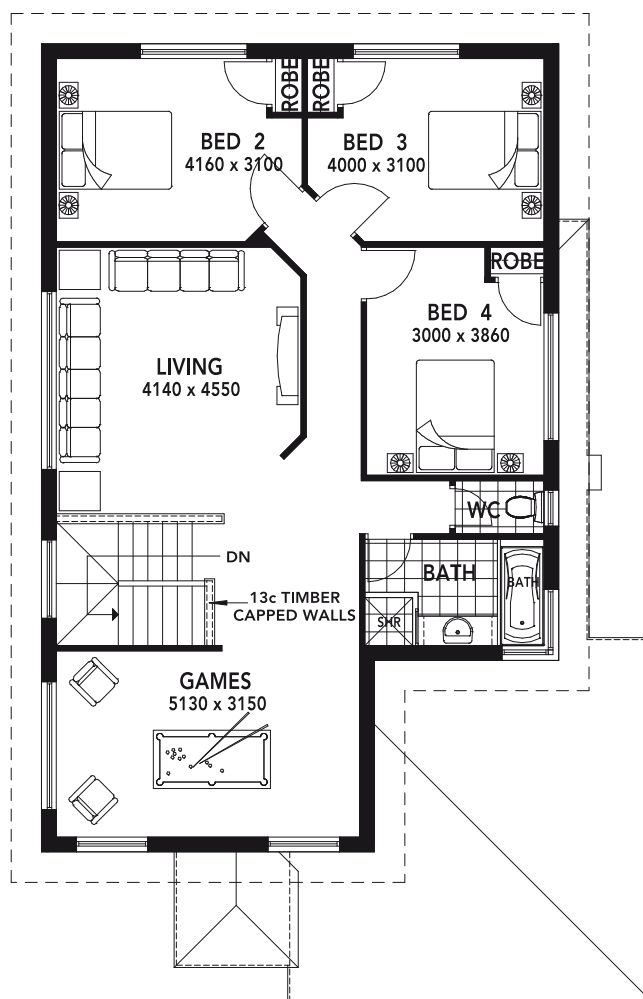

The Ascot

Ground Floor 107.61m²
 Garage 36.40m²
 Porch 3.69m²
 Perimeter 45.80m

Upper Floor 109.50m²
 Perimeter 44.84m

TOTAL 257.20m²

Overall Length 16.190m
 Overall Width 10.310m

GROUND FLOOR

UPPER FLOOR - BASE