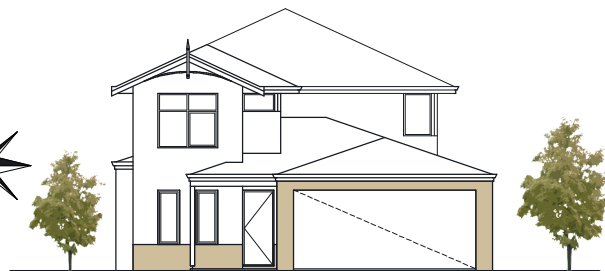

DUPLEX IN MORLEY

The Townhouse 4033

ELEVATION

The Manning

ELEVATION

ALL DESIGNS AND LAYOUTS
SUBJECT TO COUNCIL APPROVAL

FOR MORE INFORMATION CONTACT:

IAN MEYER
0404 834 844
ianmeyer@iinet.net.au