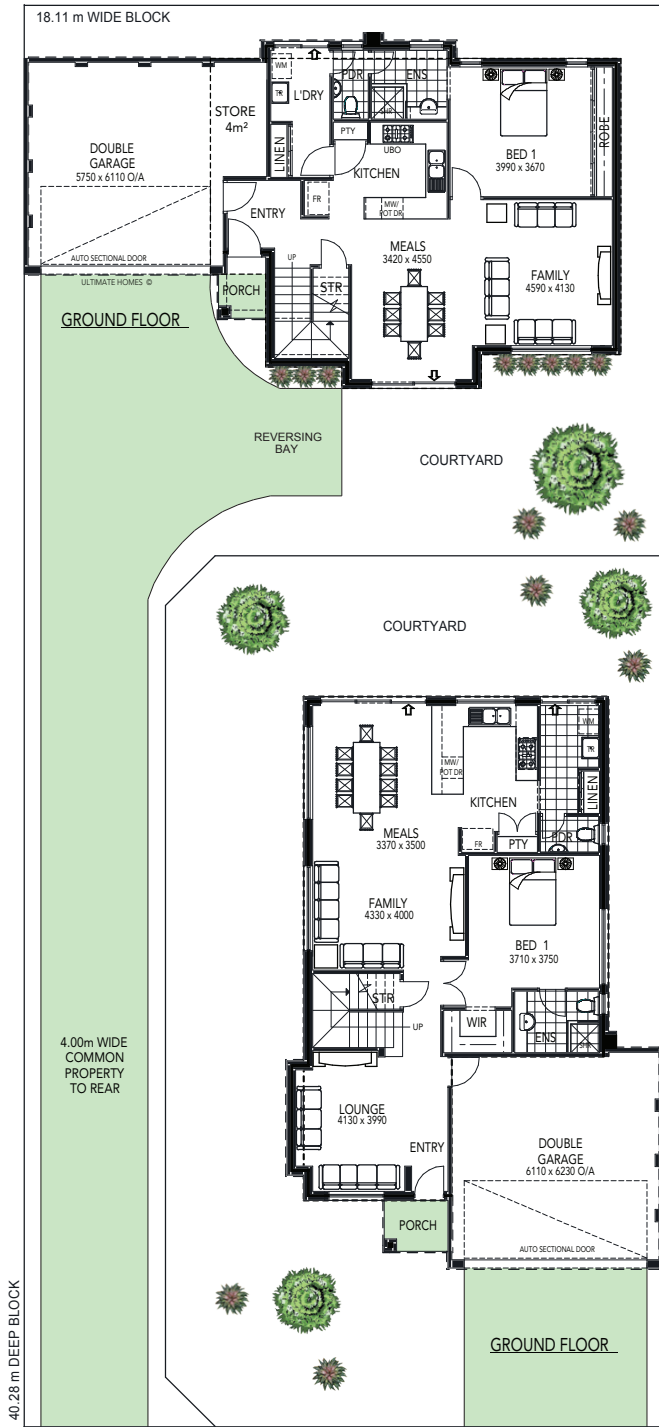

DUPLEX IN MORLEY

The Townhouse 4033

ELEVATION

The Manning

ELEVATION

ALL DESIGNS AND LAYOUTS
SUBJECT TO COUNCIL APPROVAL

FOR MORE INFORMATION CONTACT:

IAN MEYER
0404 834 844
ianmeyer@iinet.net.au