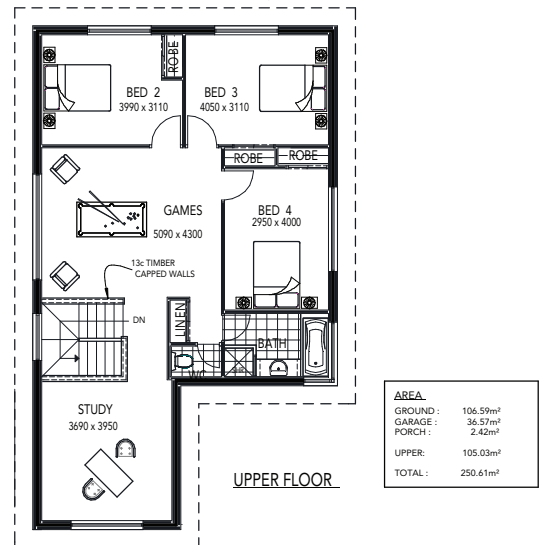

DUPLEX IN MORLEY

The Townhouse 4033

ELEVATION

The Manning

ELEVATION

ALL DESIGNS AND LAYOUTS
SUBJECT TO COUNCIL APPROVAL

FOR MORE INFORMATION CONTACT:

IAN MEYER
0404 834 844
ianmeyer@iinet.net.au