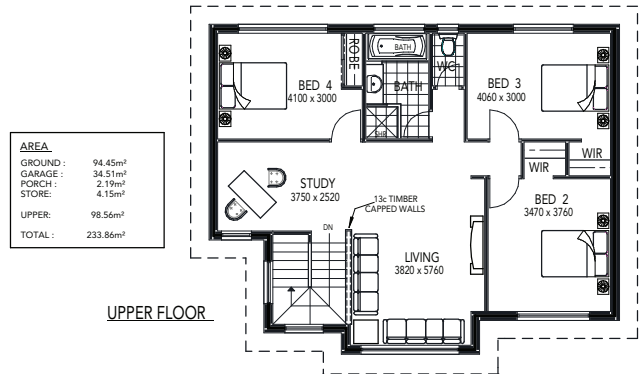

DUPLEX IN MORLEY

The Townhouse 4033

ELEVATION

The Manning

ELEVATION

ALL DESIGNS AND LAYOUTS
SUBJECT TO COUNCIL APPROVAL

FOR MORE INFORMATION CONTACT:

IAN MEYER
0404 834 844
ianmeyer@iinet.net.au